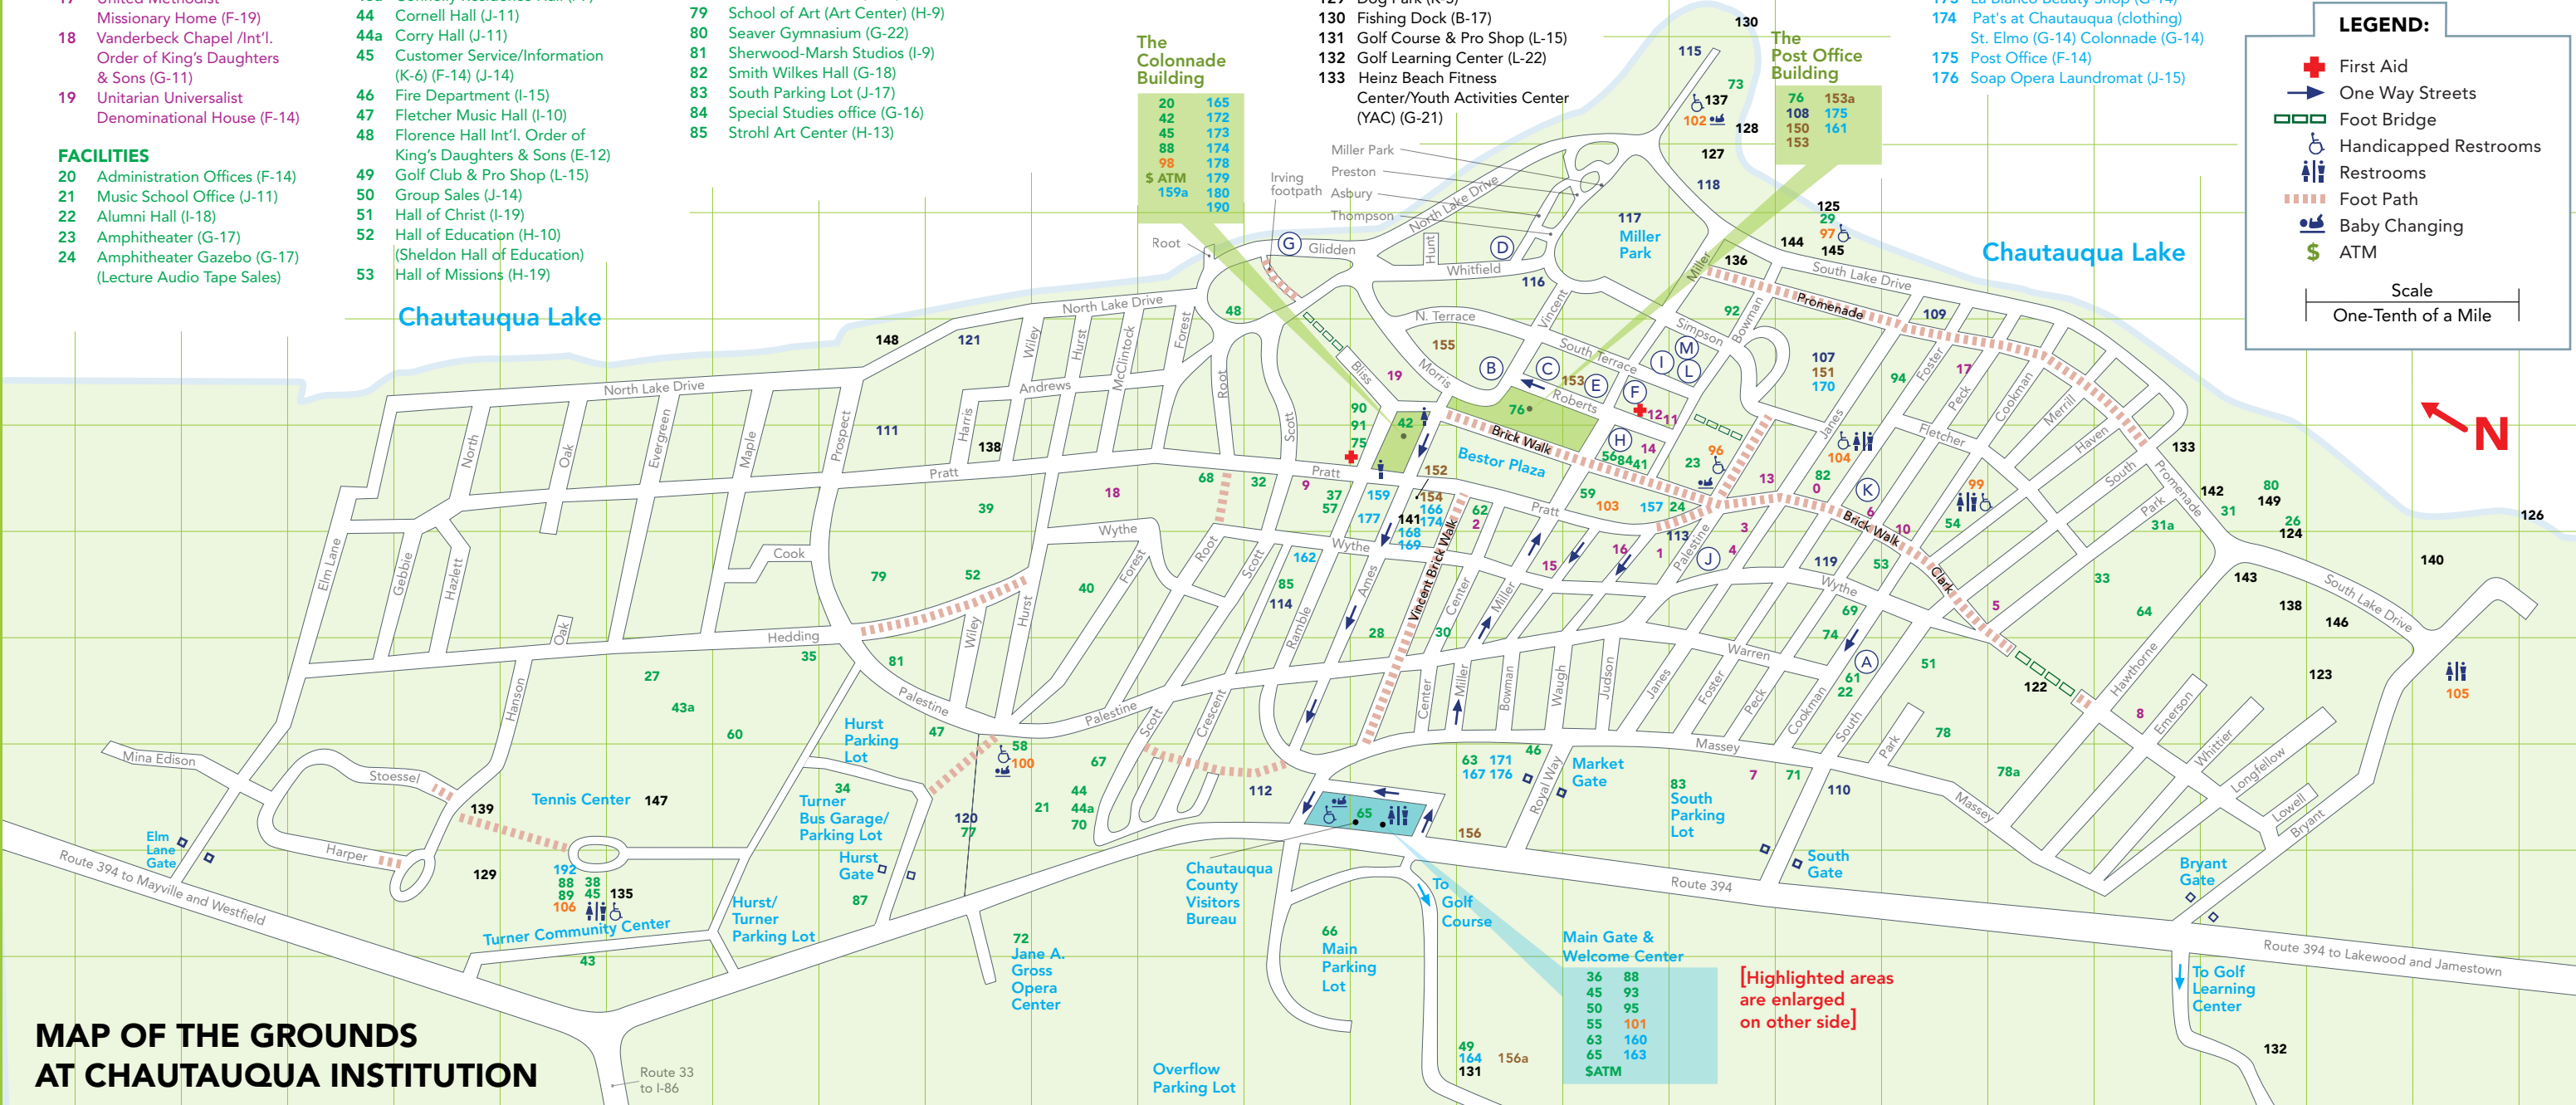

1. 177 Summer Gallery (G-14)
   - 178 Unicorn Antiques Shop (F-14)
   - 179 Valone's Shoes (G-14)
   - 180 Viking Trader (G-14) (Colonnade Basement)
2. **INFORMATION/TICKETS**
3. 190 Colonnade Building Lobby (F-14)
   - 191 Main Gate Welcome Center (J-14)
   - 192 Turner Community Center (K-6)

INNS/GUEST HOUSES

- (A) Alumni Hall (I-18)
- (B) Ashland (F-15)
- (C) The Cambridge (F-15)
- (D) Chautauqua Inn (E-15)
- (E) The Cooper (F-16)
- (F) Englewood Guest House (F-16)
- (G) The Gleason Hotel (E-13)
- (H) Rose Cottage (G-16)
- (I) South Terrace Condo (F-16)
- (J) The Spencer Hotel (H-17)
- (K) Summer House Inn (K-18)
- (L) The Vera (F-17)
- (M) Wind Rush (F-17)

LEGEND:

- 🚑 First Aid
- ➡ One Way Streets
- 🚶 Foot Bridge
- ♿ Handicapped Restrooms
- 🚻 Restrooms
- 🚶 Foot Path
- 👶 Baby Changing
- 💰 ATM

Scale
One-Tenth of a Mile

MAP OF THE GROUNDS AT CHAUTAUQUA INSTITUTION